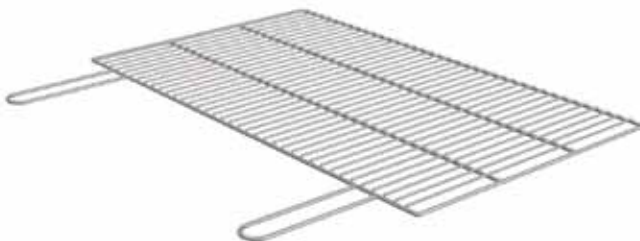

GRAELLA / PARRILLA

REF. PME590440
59x44 cm

REF. PME690440
69x44 cm

REF. PME790440
79x44 cm

REF. PME890440
89x44 cm

REF. PME990440
99x44 cm

REF. PME820520
82x52 cm