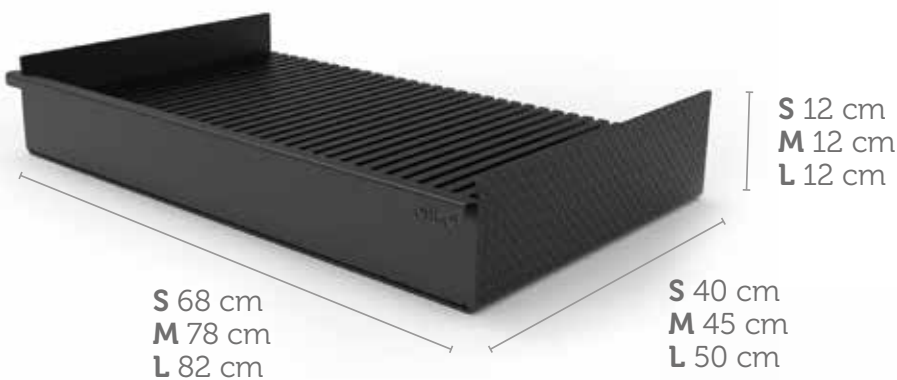

REIXA **SAU**

Reixa Sau S REF. RSAU680400
Reixa Sau M REF. RSAU780450
Reixa Sau L REF. RSAU820500