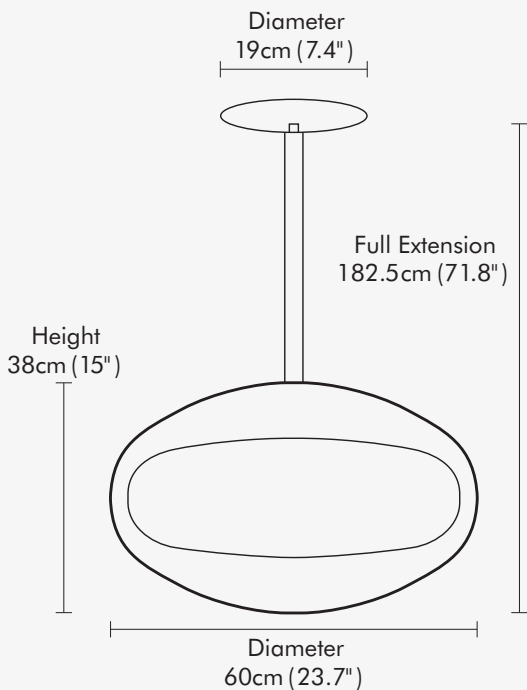

TECHNICAL SPECIFICATIONS

ADJUSTABLE HANGING POLE

- 6 height positions
- Full extension 142cm (56" in)

HEIGHT POSITIONS

- 98.5cm (38.8" in)
– minimum extension
- 134.5cm (53" in)
- 125.5cm (49.4" in)
- 116.5cm (45.8" in)
- 107.5cm (42.3" in)
- 182.5cm (72" in)
– full extension

ACCESSORIES

Extension poles for high ceilings:

- 50cm (20" in)
- 100cm (40" in)

Angled Mounting Brackets

for pitched or angled ceilings are only available with the Stainless Steel Hanging poles. Additional **Mounting Plates** are available so your Cocoon Aeris can be hung in various locations throughout your home.